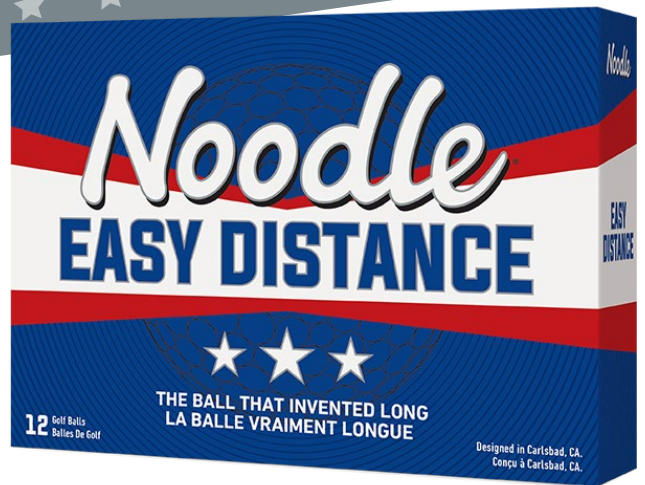

Noodle

LONG AND SOFT / EASY DISTANCE

LOGOED BALL SPECIAL

CODED E

\$36.29 per 15-pk REGULAR ~~\$41.00~~

\$28.93 per doz REGULAR ~~\$33.11~~

**PRICE INCLUDES 1-2 COLOR LOGO IMPRINT ON ONE LOCATION
NO SETUP CHARGE!**